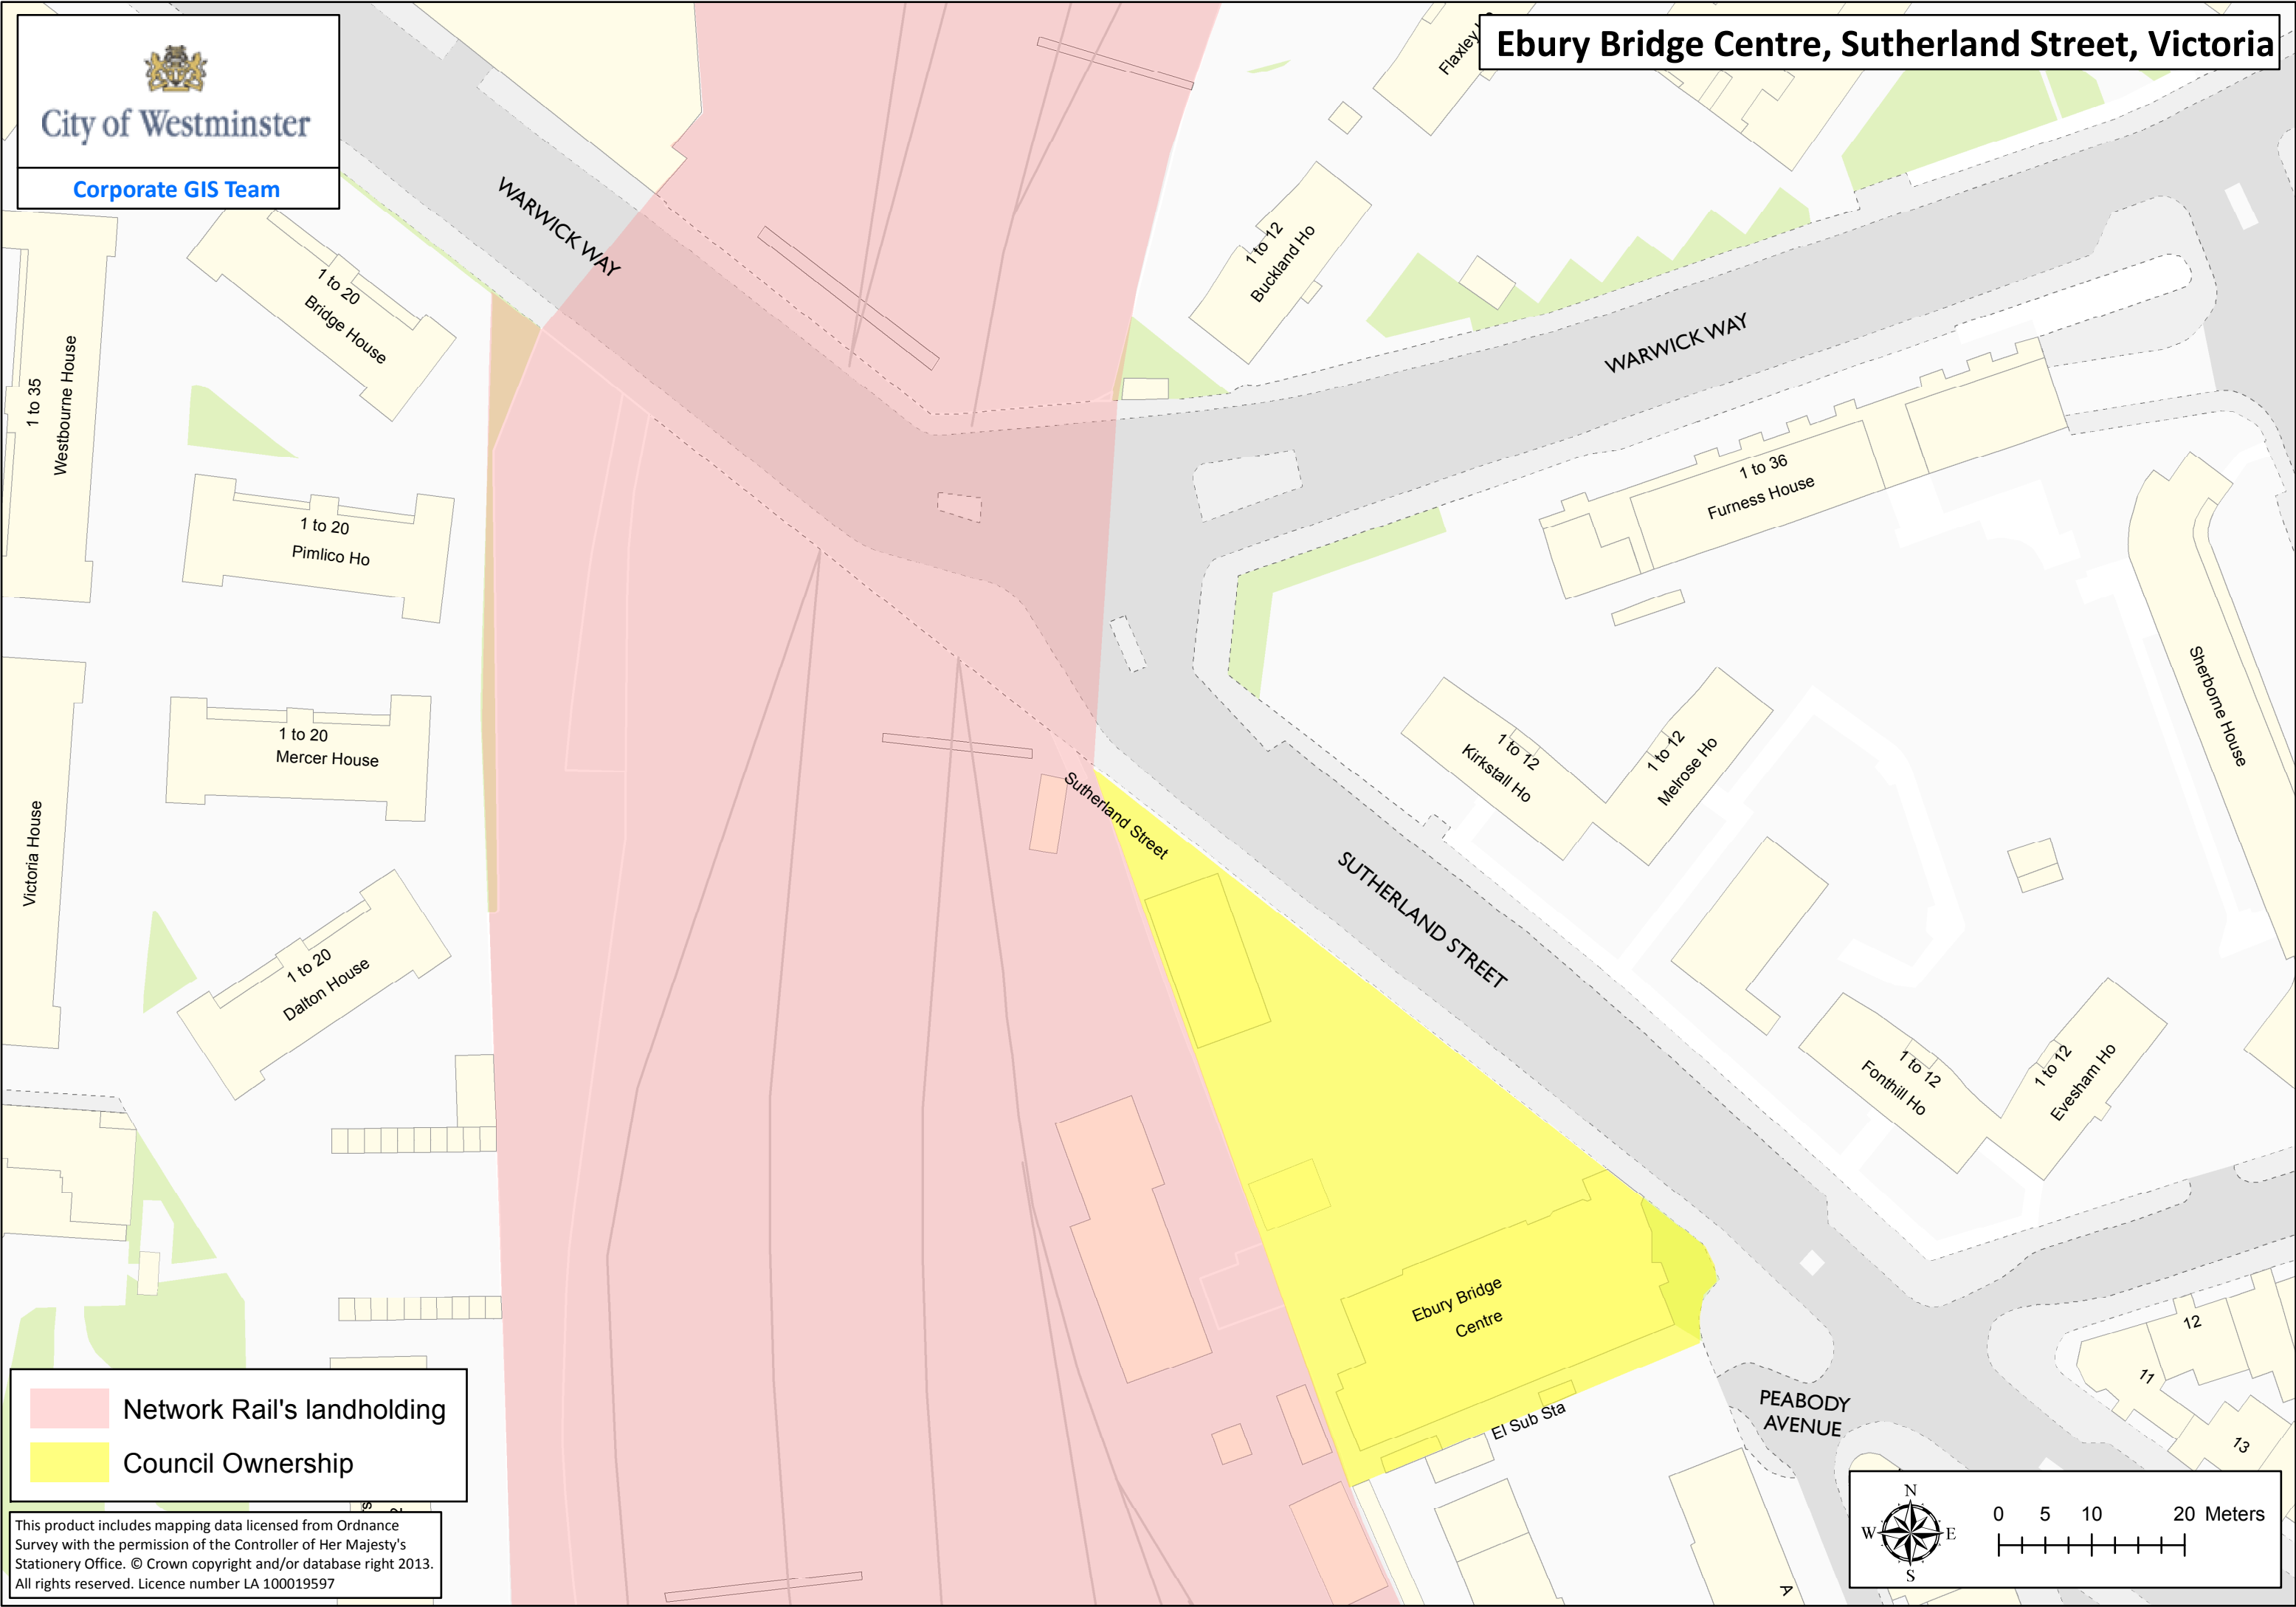

Ebury Bridge Centre, Sutherland Street, Victoria

 Network Rail's landholding
 Council Ownership

This product includes mapping data licensed from Ordnance Survey with the permission of the Controller of Her Majesty's Stationery Office. © Crown copyright and/or database right 2013. All rights reserved. Licence number LA 100019597

 0 5 10 20 Meters
